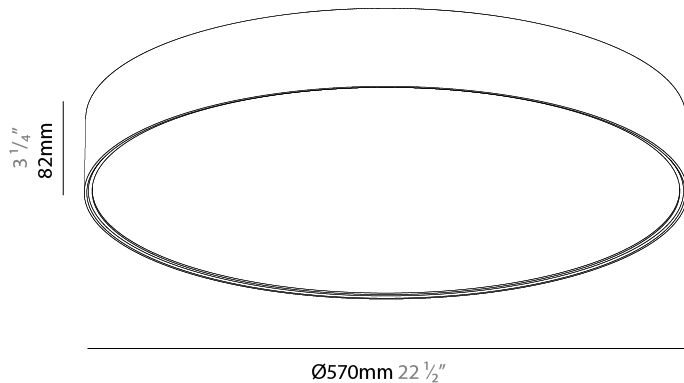

SIGN EVO SURFACE

A3D427-

base number	LED Dimming	Finishes (Diamond)	Finishes (Triangle)	Diffuser Options

1. To build a product code in our configurator select the specify button on the base model # product page
2. To build a manual product code on this datasheet choose from the options listed below in blue font and add the suffix to the base model #

GENERAL

Series: Sign EVO
Partner: Prolicht
Division: Architectural
Installation: Surface
Product Type: Ceiling Surface
Mounting Location: Ceiling
Light Distribution: Direct

PHYSICAL

Shape: Round
Diameter (mm): 570
Diameter (in): 22 7/16
Height (mm): 82
Height (in): 3 1/4
Weight (kg): 6.5
Diffuser: PMMA - Opal / Microprism / Clear Microprism
Fixture Finish: SSR / BKV / CWI / CRY / HAB / UFT / ITA / RUA / FTG / MYG / LOD / PUS / FRO / FUP / KIA / POP / BLS / SPG / MEY / GOH / CHC / COM / ABZ / JAG / OBR / MOS / ROR
Fixture Material: PMMA / Extruded Aluminum / Steel

ELECTRICAL

Lamp Type: LED (Zhaga Standard)
Input Wattage (W): 53.1
Total Output Wattage (W): 48.2
Dimming: DALI Dimming / MATTER Dimming
Driver Included: Yes
Driver Location: Integrated
Driver Type: Constant Current - Universal
Driver Class: Class 2
Input Voltage (V): 120

LED

Color Temperature (°K): 2700-6500 Tunable White
Max. Delivered Lumen (lm): Max 7784
Nominal Lumen (lm): Mxa 8870
CRI: >90 CRI
Lamp Life (hrs): 50000

OPTICAL

RATINGS AND CERTIFICATIONS

Certified By: Certified for North American Standards
IP rating: IP40