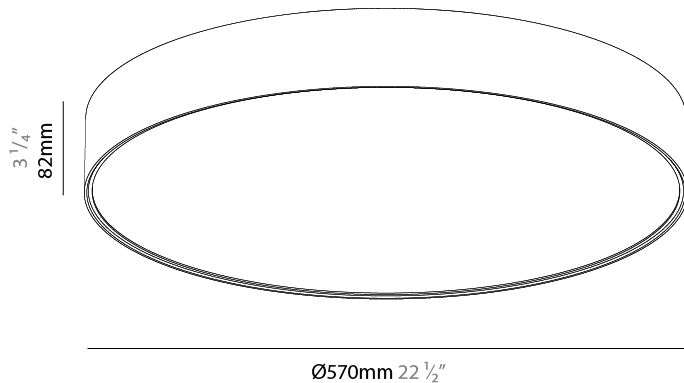

A3D406-HE-

base number   Color Temperature   Finishes (Diamond)   Finishes (Triangle)   Diffuser Options

1. To build a product code in our configurator select the specify button on the base model # product page
2. To build a manual product code on this datasheet choose from the options listed below in blue font and add the suffix to the base model #

GENERAL

Series: Sign EVO
Partner: Prolicht
Division: Architectural
Installation: Surface
Product Type: Ceiling Surface
Mounting Location: Ceiling
Light Distribution: Direct

PHYSICAL

Shape: Round
Diameter (mm): 570
Diameter (in): 22 7/16
Height (mm): 82
Height (in): 3 1/4
Weight (kg): 6.5
Diffuser: [PMMA - Opal](#) / [Microprism](#) / [Clear Microprism](#)
Fixture Finish: [SSR / BKV / CWI / CRY / HAB / UFT / ITA / RUA / FTG / MYG / LOD / PUS / FRO / FUP / KIA / POP / BLS / SPG / MEY / GOH / CHC / COM / ABZ / JAG / OBR / MOS / ROR](#)
Fixture Material: [PMMA](#) / [Extruded Aluminum](#) / [Steel](#)

ELECTRICAL

Lamp Type: LED (Zhaga Standard)
Input Wattage (W): 20.6
Total Output Wattage (W): 19.1
Dimming: Non-Dimmable
Driver Included: Yes
Driver Location: Integrated
Driver Type: Constant Current - Universal
Driver Class: Class 2
Input Voltage (V): 120

LED

Color Temperature (°K): [2700](#) / [3000](#) / [3500](#) / [4000](#)
Max. Delivered Lumen (lm): Max 3302
Nominal Lumen (lm): Mxa 3763
CRI: >90 CRI
Lamp Life (hrs): 50000

OPTICAL

RATINGS AND CERTIFICATIONS

Certified By: Certified for North American Standards
IP rating: IP40
Glare Rating: ≤ 19