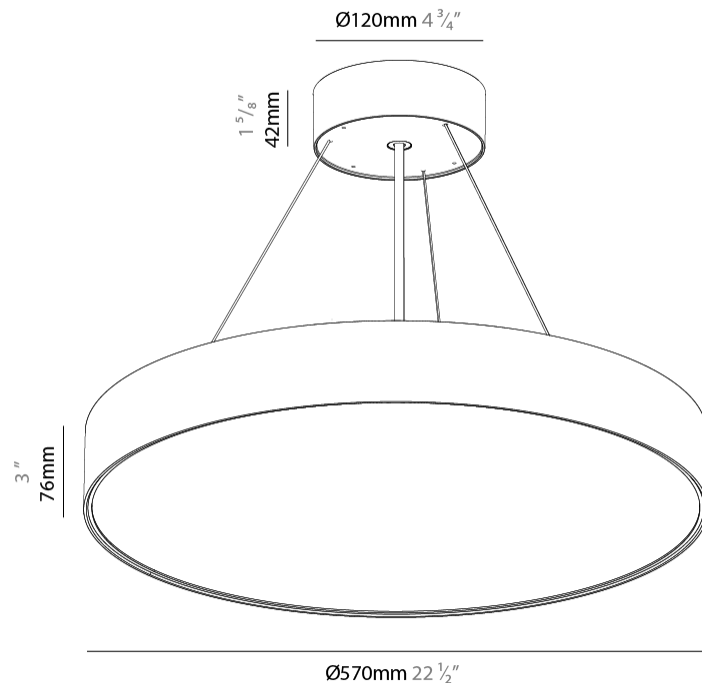

GENERAL

Series: Sign EVO
Partner: Prolicht
Division: Architectural
Installation: Suspension
Product Type: Pendant
Mounting Location: Ceiling
Light Distribution: Direct

PHYSICAL

Shape: Round
Diameter (mm): 570
Diameter (in): 22 7/16
Height (mm): 82
Height (in): 3 1/4
Weight (kg): 6.5
Diffuser: PMMA - Opal / Microprism / Clear Microprism
Fixture Finish: SSR / BKV / CWI / CRY / HAB / UFT / ITA / RUA / FTG / MYG / LOD / PUS / FRO / FUP / KIA / POP / BLS / SPG / MEY / GOH / CHC / COM / ABZ / JAG / OBR / MOS / ROR
Fixture Material: PMMA / Extruded Aluminum / Steel
Cable Details: 2000mm or 6000mm Transparent Cable

ELECTRICAL

Lamp Type: LED (Zhaga Standard)
Input Wattage (W): 52.6
Total Output Wattage (W): 45.7
Dimming: Tri-Mode (Non-Dimming and Phase Dimming (120Vac only) and 0-10V Dimming)
Driver Included: Yes
Driver Location: Integrated
Driver Type: Constant Current - Universal
Driver Class: Class 2
Input Voltage (V): 120
Constant Current (mA): 350mA
Upon Request: DALI Dimming / MATTER Dimming

LED

Color Temperature (°K): 2700 / 3000 / 3500 / 4000
Max. Delivered Lumen (lm): Max 8256
Nominal Lumen (lm): Mxa 9408
CRI: >90 CRI
Lamp Life (hrs): 50000

OPTICAL

RATINGS AND CERTIFICATIONS

Certified By: Certified for North American Standards
IP rating: IP40

PROJECT
TYPE
SPECIFIER
QUANTITY
DATE