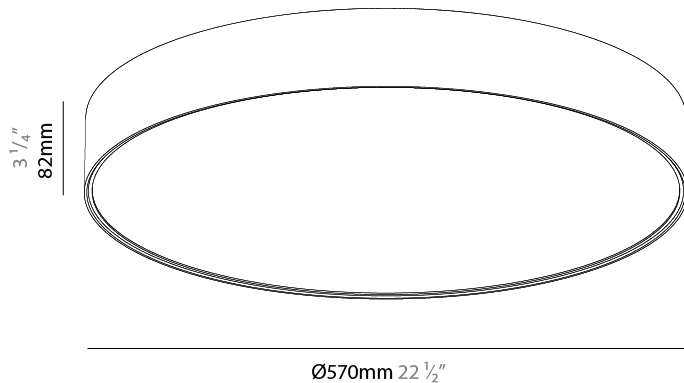

GENERAL

Series: Sign EVO
Partner: Prolicht
Division: Architectural
Installation: Surface
Product Type: Ceiling Surface
Mounting Location: Ceiling
Light Distribution: Direct

PHYSICAL

Shape: Round
Diameter (mm): 570
Diameter (in): 22 7/16
Height (mm): 82
Height (in): 3 1/4
Weight (kg): 6.5
Diffuser: PMMA - Opal / Microprism / Clear Microprism
Fixture Finish: SSR / BKV / CWI / CRY / HAB / UFT / ITA / RUA / FTG / MYG / LOD / PUS / FRO / FUP / KIA / POP / BLS / SPG / MEY / GOH / CHC / COM / ABZ / JAG / OBR / MOS / ROR
Fixture Material: PMMA / Extruded Aluminum / Steel
Upon Request: DALI Dimming / MATTER Dimming

ELECTRICAL

Lamp Type: LED (Zhaga Standard)
Input Wattage (W): 52.6
Total Output Wattage (W): 45.7
Dimming: Tri-Mode (Non-Dimming and Phase Dimming (120Vac only) and 0-10V Dimming)
Driver Included: Yes
Driver Location: Integrated
Driver Type: Constant Current - Universal
Driver Class: Class 2
Input Voltage (V): 120
Upon Request: DALI Dimming / MATTER Dimming

LED

Color Temperature (°K): 2700 / 3000 / 3500 / 4000
Max. Delivered Lumen (lm): Max 8256
Nominal Lumen (lm): Mxa 9408
CRI: >90 CRI
Lamp Life (hrs): 50000

OPTICAL

RATINGS AND CERTIFICATIONS

Certified By: Certified for North American Standards
IP rating: IP40
Glare Rating: ≤ 19