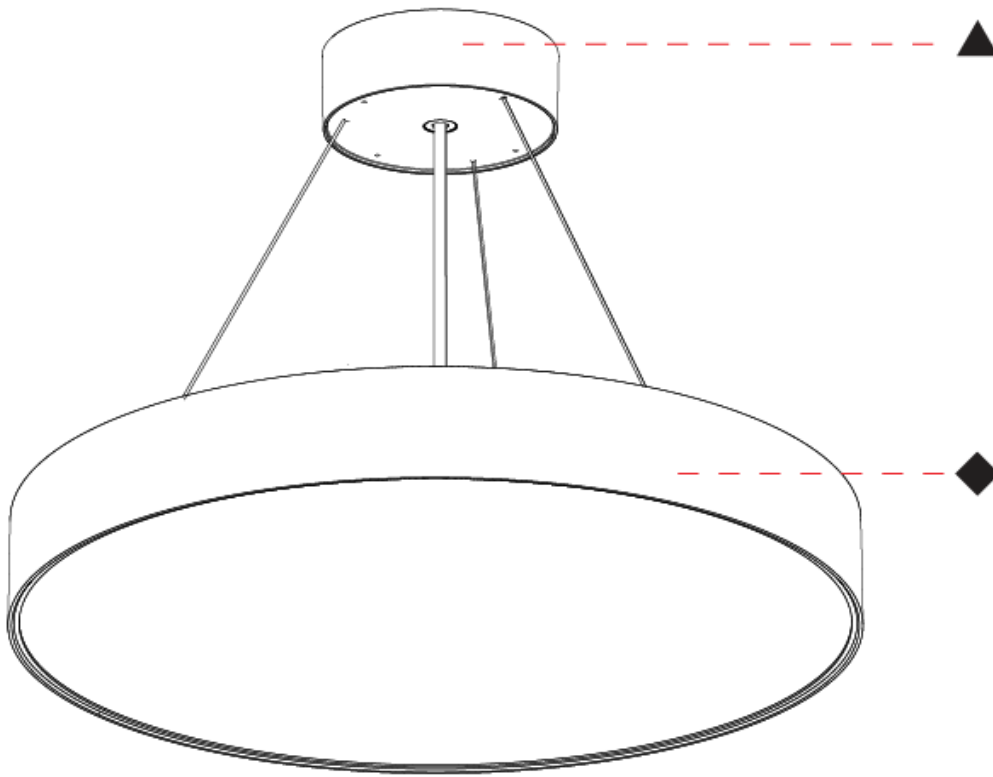

SIGN EVO SUSPENSION

A3001103-

PROJECT	_____
TYPE	_____
SPECIFIER	_____
QUANTITY	_____
DATE	_____

A