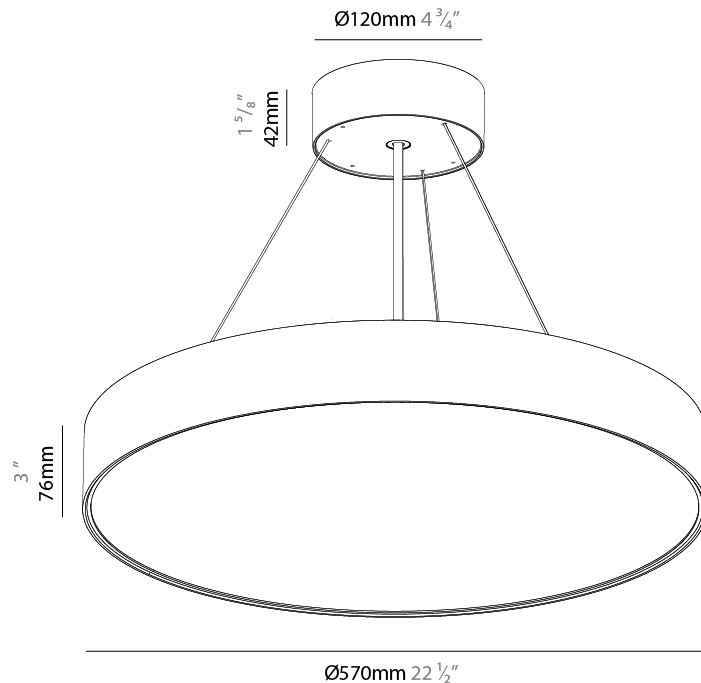

GENERAL

Series: Sign EVO
Partner: Prolicht
Division: Architectural
Installation: Suspension
Product Type: Pendant
Mounting Location: Ceiling
Light Distribution: Direct

PHYSICAL

Shape: Round
Diameter (mm): 570
Diameter (in): 22 7/16
Height (mm): 82
Height (in): 3 1/4
Weight (kg): 6.5
Diffuser: [PMMA - Opal](#) / [Microprism](#) / [Clear Microprism](#)
Fixture Finish: [SSR / BKV / CWI / CRY / HAB / UFT / ITA / RUA / FTG / MYG / LOD / PUS / FRO / FUP / KIA / POP / BLS / SPG / MEY / GOH / CHC / COM / ABZ / JAG / OBR / MOS / ROR](#)
Fixture Material: [PMMA](#) / [Extruded Aluminum](#) / [Steel](#)
Cable Details: [2000mm](#) or [6000mm](#) [Transparent Cable](#)

ELECTRICAL

Lamp Type: LED (Zhaga Standard)
Input Wattage (W): 53.1
Total Output Wattage (W): 48.2
Dimming: [Non-Dimmable](#)
Driver Included: Yes
Driver Location: Integrated
Driver Type: Constant Current - Universal
Driver Class: Class 2
Input Voltage (V): 120
Constant Current (MA): 350mA
Upon Request: [DALI Dimming](#) / [MATTER Dimming](#)

LED

Color Temperature (°K): 2700-6500 Tunable White
Max. Delivered Lumen (lm): Max 7784
Nominal Lumen (lm): Mxa 8870
CRI: >90 CRI
Lamp Life (hrs): 50000

OPTICAL

RATINGS AND CERTIFICATIONS

Certified By: Certified for North American Standards
IP rating: IP40

PROJECT
TYPE
SPECIFIER
QUANTITY
DATE