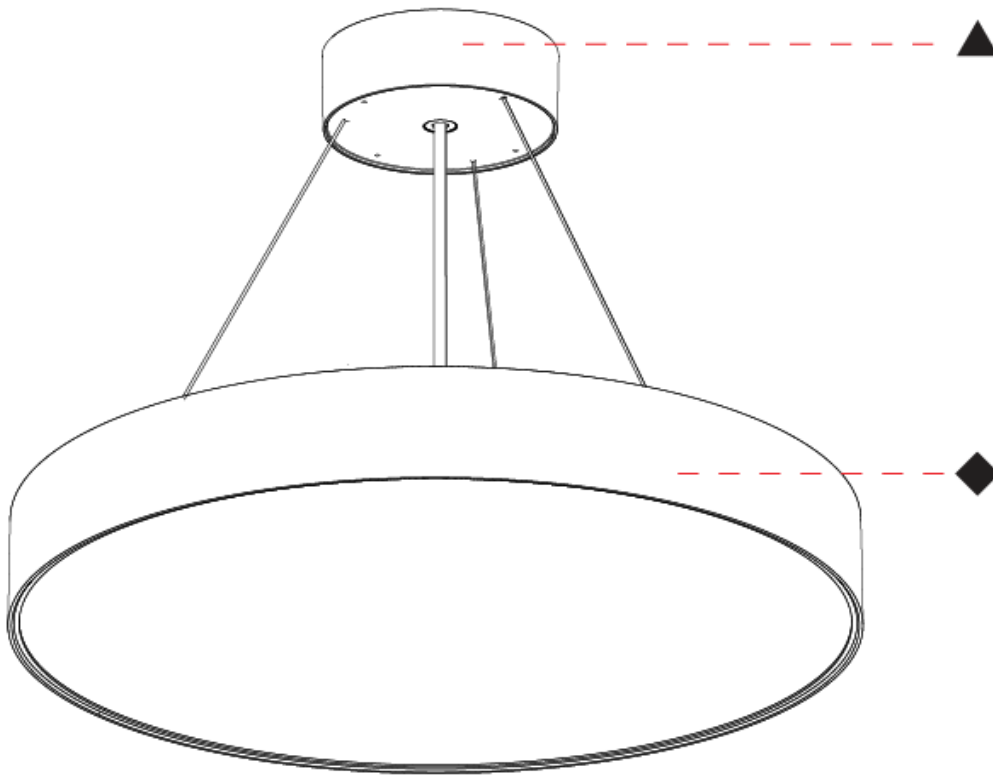

SIGN EVO SUSPENSION

A3001103-HE-

PROJECT	_____
TYPE	_____
SPECIFIER	_____
QUANTITY	_____
DATE	_____

A