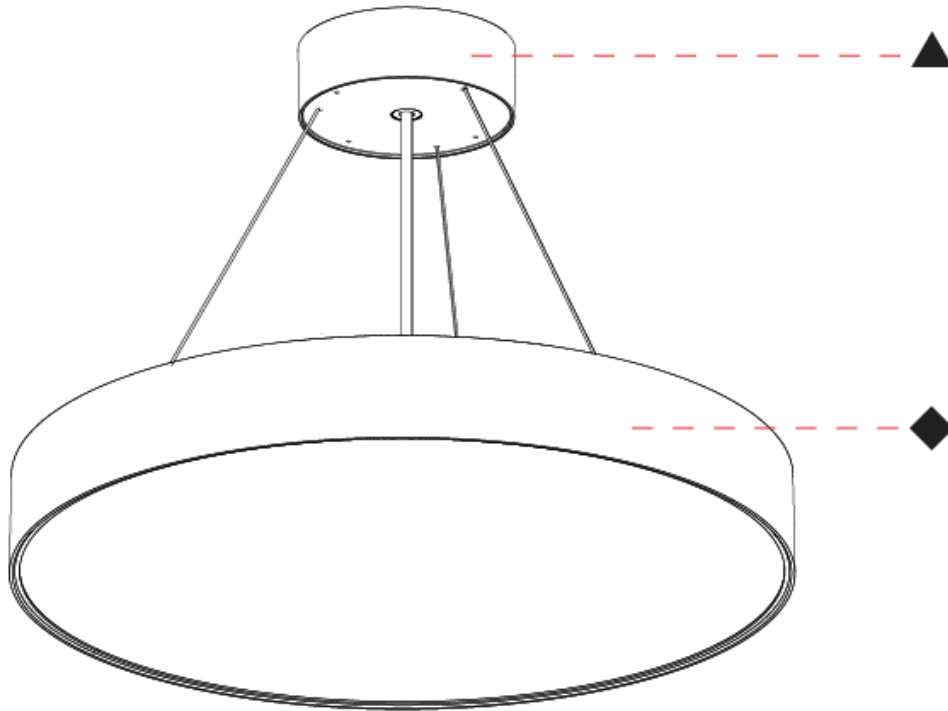

SIGN EVO SUSPENSION

A3001112-

PROJECT	_____
TYPE	_____
SPECIFIER	_____
QUANTITY	_____
DATE	_____

A