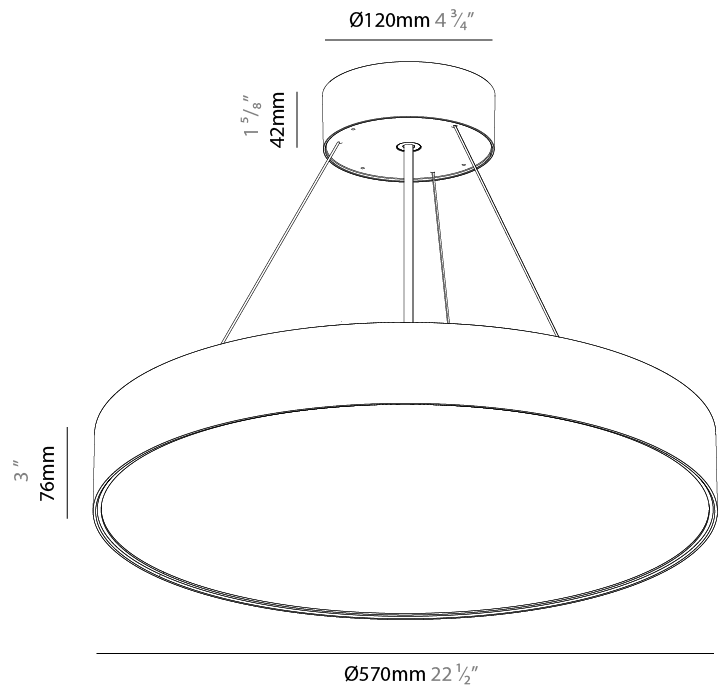

GENERAL

Series: Sign EVO
Partner: Prolicht
Division: Architectural
Installation: Suspension
Product Type: Pendant
Mounting Location: Ceiling
Light Distribution: Direct / Indirect

PHYSICAL

Shape: Round
Diameter (mm): 570
Diameter (in): 22 7/16
Height (mm): 82
Height (in): 3 1/4
Weight (kg): 6.5
Diffuser: [PMMA - Opal](#) / [Microprism](#) / [Clear Microprism](#)
Fixture Finish: [SSR / BKV / CWI / CRY / HAB / UFT / ITA / RUA / FTG / MYG / LOD / PUS / FRO / FUP / KIA / POP / BLS / SPG / MEY / GOH / CHC / COM / ABZ / JAG / OBR / MOS / ROR](#)
Fixture Material: [PMMA](#) / [Extruded Aluminum](#) / [Steel](#)
Cable Details: [2000mm](#) or [6000mm Transparent Cable](#)

ELECTRICAL

Lamp Type: LED (Zhaga Standard)
Input Wattage (W): 72.3
Total Output Wattage (W): 65.4
Dimming: [Non-Dimmable](#)
Driver Included: Yes
Driver Location: Integrated
Driver Type: Constant Current - Universal
Driver Class: Class 2
Input Voltage (V): 120
Upon Request: [0-10V Dimming](#) / [Phase Dimming](#) / [DALI Dimming](#)

LED

[Color Temperature (°K): 2700 / 3000 / 3500 / 4000](#)
Max. Delivered Lumen (lm): Max 11203 (8256 Dir / 2947 Ind)
Nominal Lumen (lm): Mxa : 12855
CRI: >90 CRI
Lamp Life (hrs): 50000

OPTICAL

RATINGS AND CERTIFICATIONS

Certified By: Certified for North American Standards
IP rating: IP40