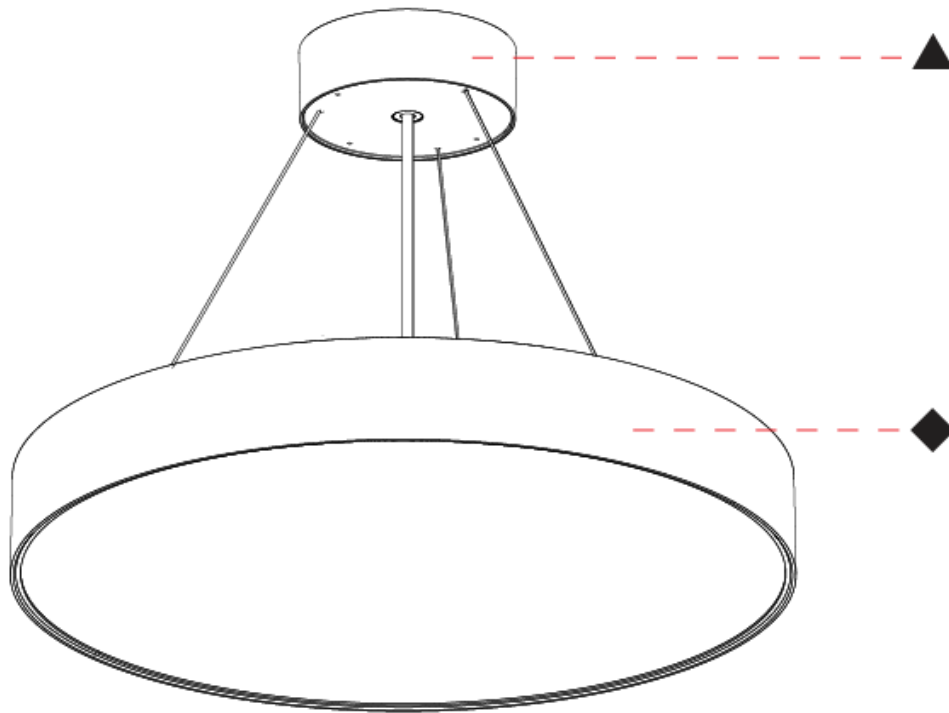

SIGN EVO SUSPENSION

A3001100-HE-

PROJECT	_____
TYPE	_____
SPECIFIER	_____
QUANTITY	_____
DATE	_____

A