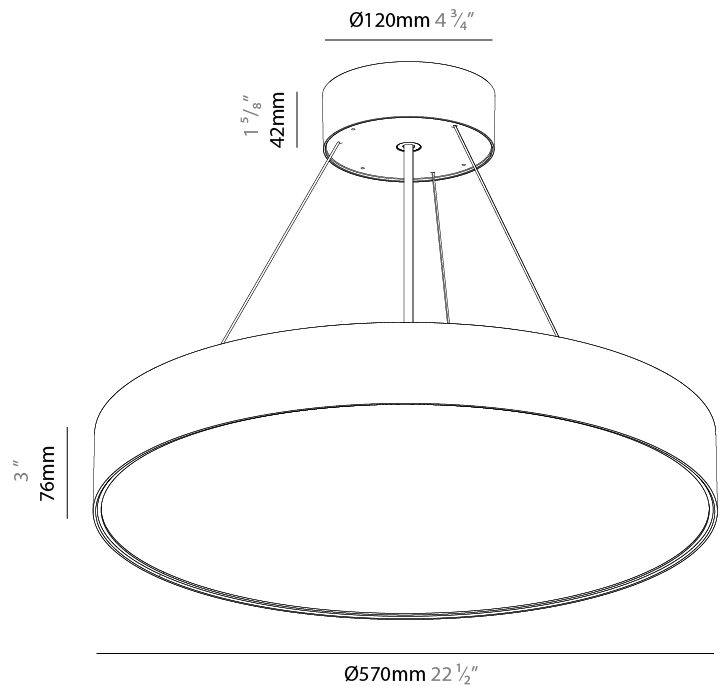

GENERAL

Series: Sign EVO
Partner: Prolicht
Division: Architectural
Installation: Suspension
Product Type: Pendant
Mounting Location: Ceiling
Light Distribution: Direct / Indirect

PHYSICAL

Shape: Round
Diameter (mm): 570
Diameter (in): 22 7/16
Height (mm): 82
Height (in): 3 1/4
Weight (kg): 6.5
Diffuser: [PMMA - Opal](#) / [Microprism](#) / [Clear Microprism](#)
Fixture Finish: [SSR](#) / [BKV](#) / [CWI](#) / [CRY](#) / [HAB](#) / [UFT](#) / [ITA](#) / [RUA](#) / [FTG](#) / [MYG](#) / [LOD](#) / [PUS](#) / [FRO](#) / [FUP](#) / [KIA](#) / [POP](#) / [BLS](#) / [SPG](#) / [MEY](#) / [GOH](#) / [CHC](#) / [COM](#) / [ABZ](#) / [JAG](#) / [OBR](#) / [MOS](#) / [ROR](#)
Fixture Material: [PMMA](#) / [Extruded Aluminum](#) / [Steel](#)
Cable Details: [2000mm](#) or [6000mm](#) [Transparent Cable](#)

ELECTRICAL

Lamp Type: LED (Zhaga Standard)
Input Wattage (W): 34.4
Total Output Wattage (W): 30.9
Dimming: Non-Dimmable
Driver Included: Yes
Driver Location: Integrated
Driver Type: Constant Current - Universal
Driver Class: Class 2
Input Voltage (V): 120

LED

Color Temperature (°K): [2700](#) / [3000](#) / [3500](#) / [4000](#)
Max. Delivered Lumen (lm): Max 5440 (3302 Dir / 2137 Ind)
Nominal Lumen (lm): Mxa 6264
CRI: >90 CRI
Lamp Life (hrs): 50000

OPTICAL

RATINGS AND CERTIFICATIONS

Certified By: Certified for North American Standards
IP rating: IP40
Glare Rating: ≤ 19

PROJECT
TYPE
SPECIFIER
QUANTITY
DATE